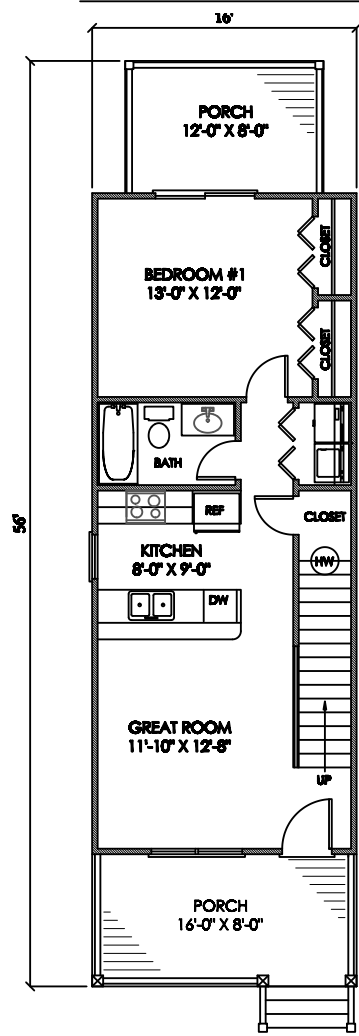

FRONT ELEVATION

	FRONT STREET HOME DESIGNS
	BEAUFORT, NC 28516 (252) 723-1936

"The LAUREN"

ORDER CODE	RP-042
PRICE CODE	A

SQUARE FOOTAGE

MAIN FLOOR HEATED	640 SQ. FT.
2ND FLOOR HEATED	640 SQ. FT.
TOTAL HEATED	1280 SQ. FT.

OVERALL DIMENSIONS
 16'-0" W X 56' D

© 2010 FRONT STREET HOME DESIGNS ALL RIGHTS RESERVED
 WWW.FRONTSTREETDESIGNS.COM

MAIN FLOOR PLAN

SECOND FLOOR PLAN