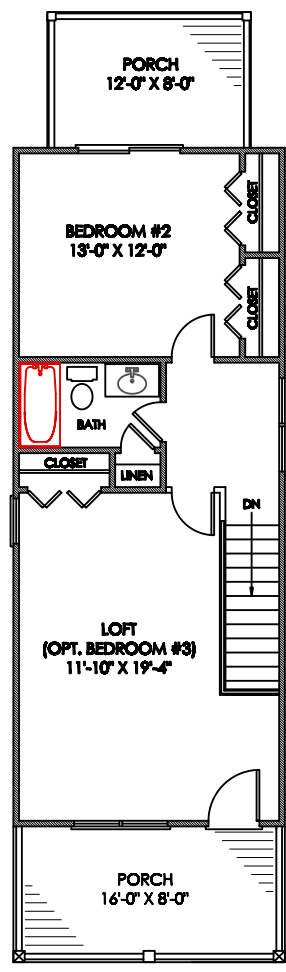

FRONT ELEVATION

	FRONT STREET HOME DESIGNS
	BEAUFORT, NC 28516 (252) 723-1936

"The LAUREN"

ORDER CODE	RP-042
PRICE CODE	A

SQUARE FOOTAGE

MAIN FLOOR HEATED	640 SQ. FT.
2ND FLOOR HEATED	640 SQ. FT.
TOTAL HEATED	1280 SQ. FT.

OVERALL DIMENSIONS
 16'-0" W X 56' D

© 2010 FRONT STREET HOME DESIGNS ALL RIGHTS RESERVED
 WWW.FRONTSTREETDESIGNS.COM

MAIN FLOOR PLAN

SECOND FLOOR PLAN